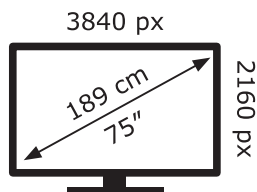

ENERG

LG Electronics

75NANO823QB

106 kWh/1000h

ABCDEF**G**

187 kWh/1000h

2019/2013