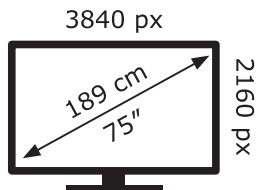

ENERG

LG Electronics

75NANO763QA

138 kWh/1000h

ABCDEF**G**

201 kWh/1000h

2019/2013