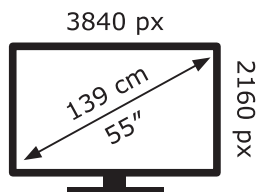

ENERG

LG Electronics

55NANO763QA

84 kWh/1000h

ABCDEF**G**

122 kWh/1000h

2019/2013