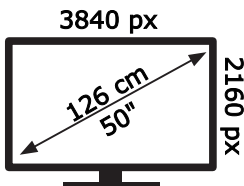

ENERG

TOSHIBA

50QA7D63DG

54 kWh/1000h

ABCDEF **G**

101 kWh/1000h

50640024

2019/2013