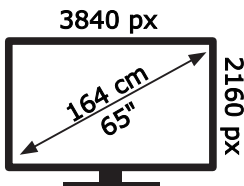

ENERG

TOSHIBA

65QA7D63DG

85 kWh/1000h

ABCDEF **G**

195 kWh/1000h

50639465