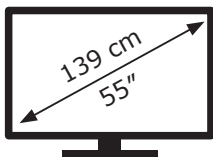

ENERGY

PHILIPS

55PUS8007/12

77 kWh/1000h

ABCDEF**G**

90 kWh/1000h

3840 px

2160 px