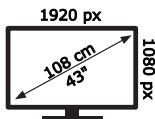

ENERG

TOSHIBA

43LV3E63DG

42 kWh/1000h

ABCDEF **G**

62 kWh/1000h

50681939