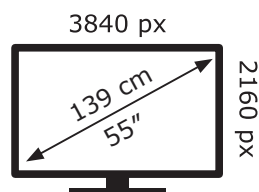

ENERG ⚡

Panasonic

TX-55MX950E

84 kWh/1000h

ABCDEF**G**
HDR
192 kWh/1000h

2019/2013