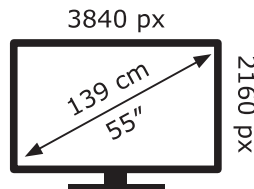

AW-230088

Panasonic

TX-55MZ2000E

81 kWh/1000h

ABCDEF**G**

140 kWh/1000h

2019/2013

TQF5ZJ0040