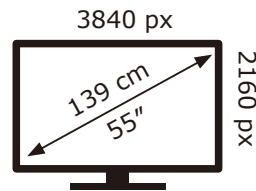

84 kWh/1000h

ABCDEF**G**
HDR
138 kWh/1000h