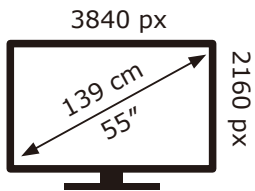

PHILIPS

55PUS8359/12

84 kWh/1000h

ABCDEF**G**
HDR
 138 kWh/1000h

2019/2013

PHILIPS

55PUS8359/12

84 kWh/1000h