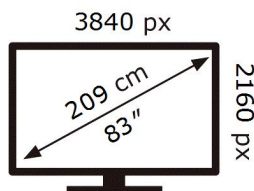

ENERG

SAMSUNG

QE83S90DAE

150 kWh/1000h

ABCDEF **G**

227 kWh/1000h

2019/2013