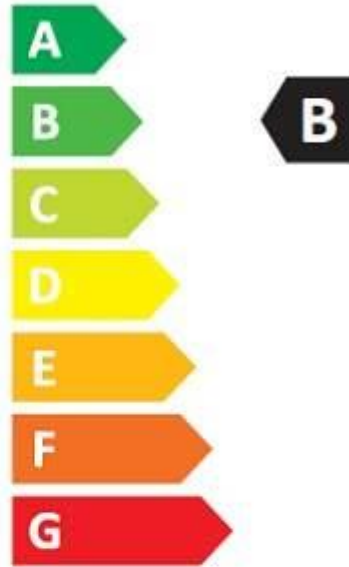

ENERG

SAMSUNG

WD90T654DBH

377 kWh/100

57 kWh/100

6,0 kg

9,0 kg

90 L