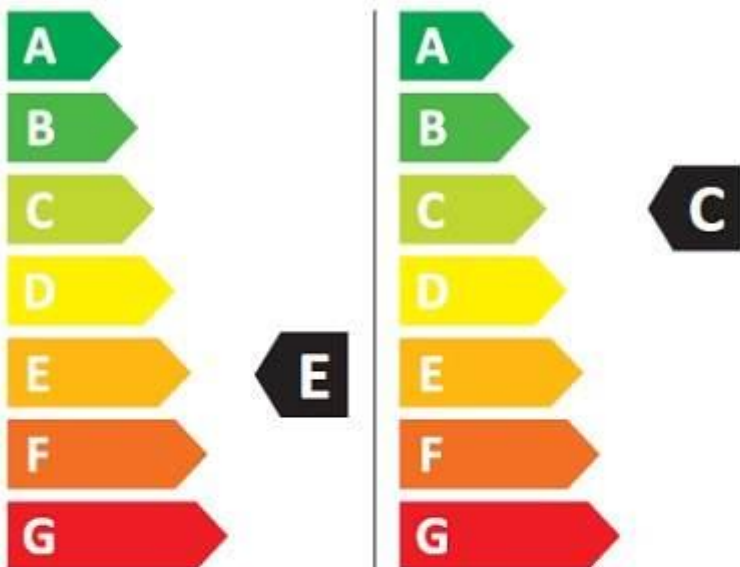

ENERG

SAMSUNG

WD80T534DBE

326 kWh/100

63 kWh/100

5,0 kg

8,0 kg

80 L