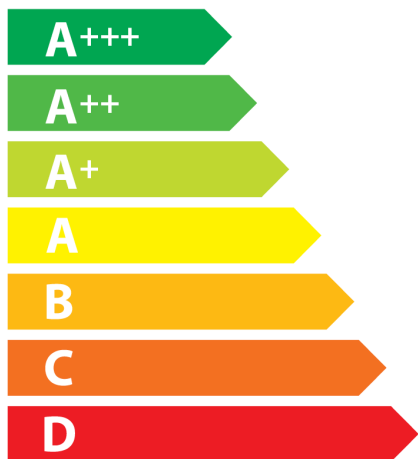

ENERG
енергия · ενέργεια

PHILCO 

APIA 60 LC

58
kWh/annum

Icon of a three-leaf plant inside a circle.

ABCD**E**FG

Icon of a light bulb.

ABCD**D**EFG

Icon of water droplets falling from a pipe.

ABCD**D**EFG

Icon of a speaker with sound waves.

67dB

65/2014