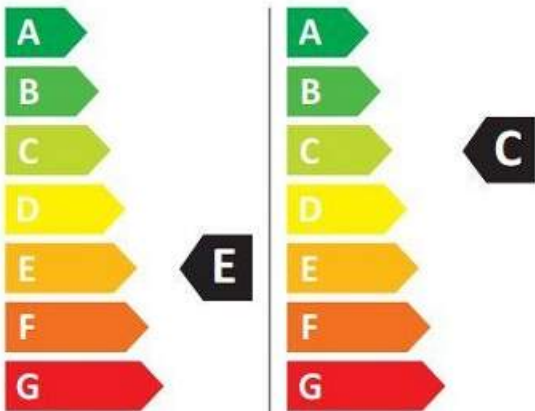

ENERG

Bosch

WNG254U0BY

364 kWh / 100

68 kWh / 100

6.0 kg

10.0 kg

79 L