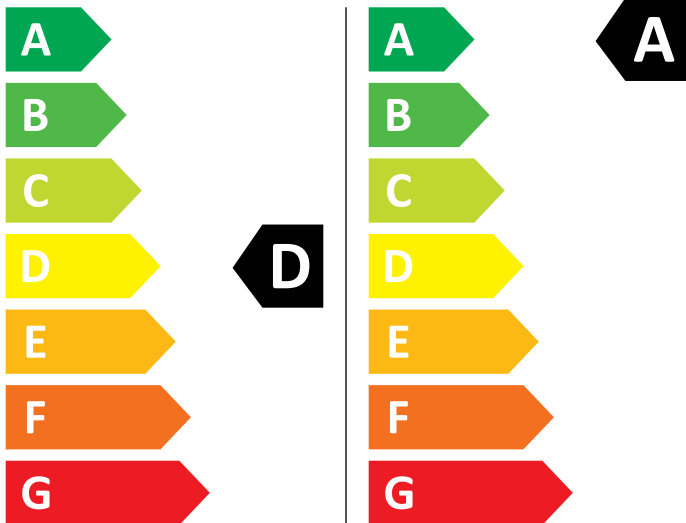

ENERG

AEG

LWR71944BC 914610300

Water consumption: 265 kWh/100

Water consumption: 49 kWh/100

5,0 kg

9,0 kg

64 L