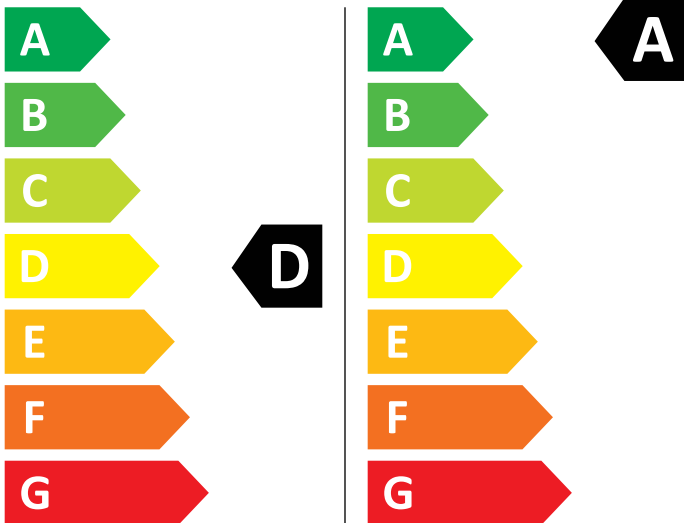

ENERG

AEG

LWR738640C 914610401

🚰 **265** kWh/100

💧 **42** kWh/100

5,0 kg

8,0 kg

62 L