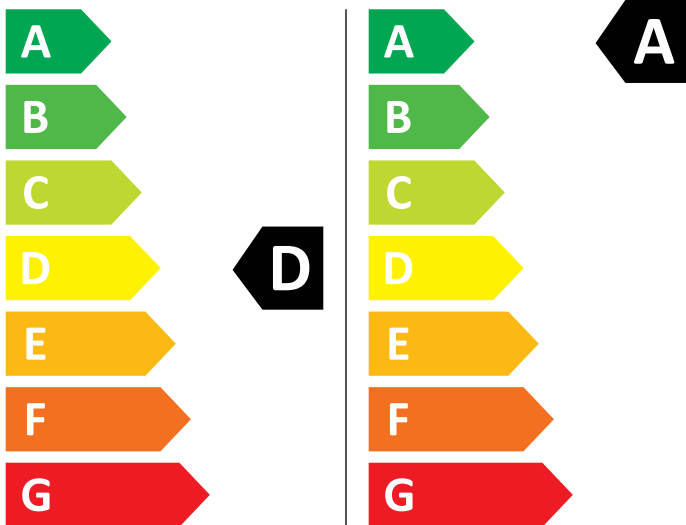

# ENERG

AEG

LWR858650C 914610600

💧 265 kWh/100

💧 38 kWh/100

5,0 kg

8,0 kg

62 L