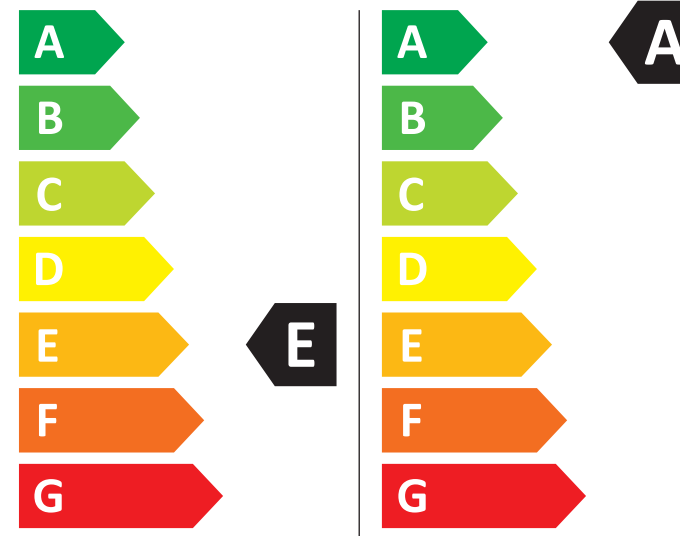

# ENERG

LG

FCR5A95WW

326 kWh/100

44 kWh/100

ABCDEFG

71 dB  
ABCD

2019/2014