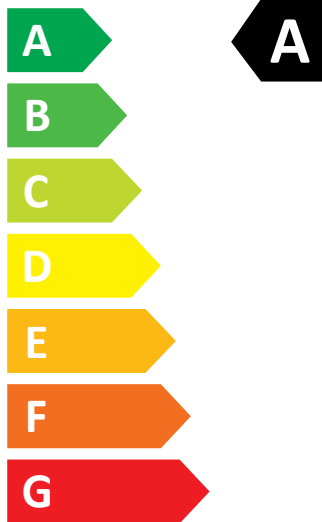

ENERG

Candy

RPW 41066BWMR8-S

308 kWh / 100

41 kWh / 100

6,0 kg

10,0 kg

86 L