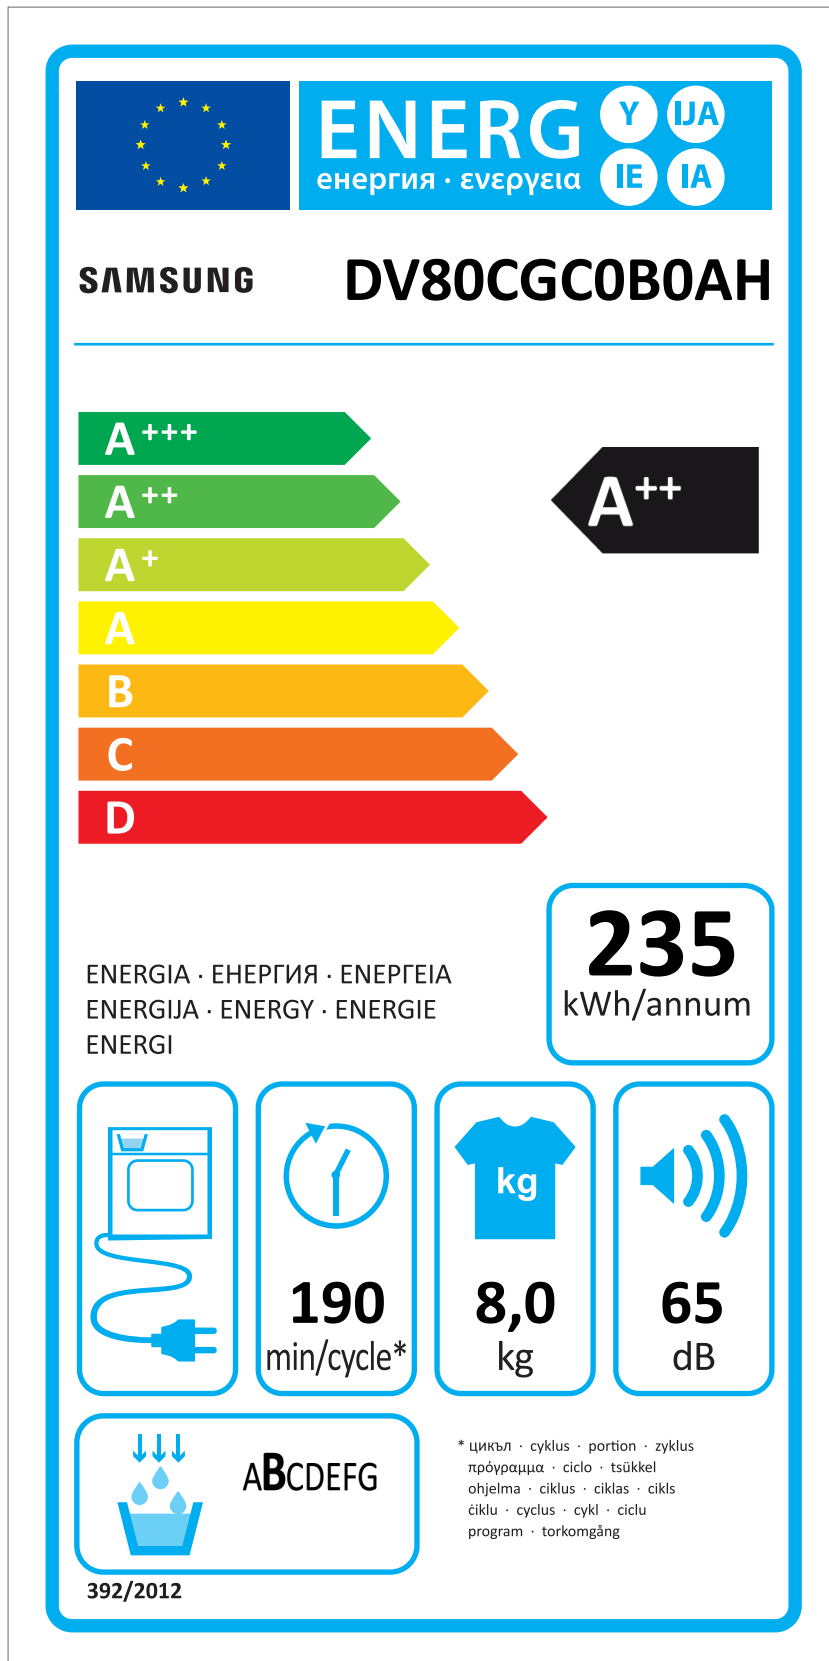

# ERP LABEL ENERGY (DRYER CONDENSER TYPE)

CODE : DC68-03225C  
Size : 110 x 220 (mm)  
Material : ART