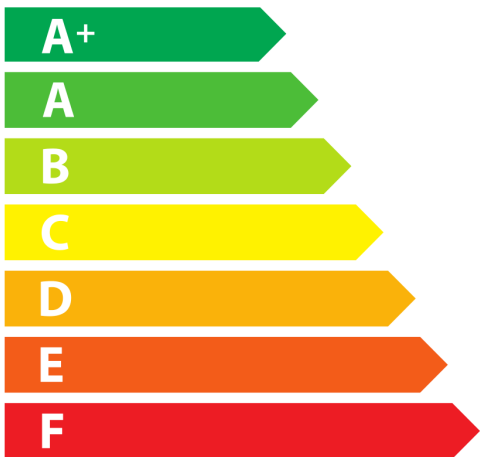

ENERG
енергия · ενέργεια

ELICA

D06XXI-001-001

18
kWh/annum

Icon of a water tap with three droplets. Below it, the text 'ABC**C**DEFG' indicates the water consumption class.

Icon of a light bulb. Below it, the text 'A**A**BCDEFG' indicates the lighting class.

Icon of a water tap with a cross-hatched stop and three droplets. Below it, the text 'ABCD**E**FG' indicates the water leakage class.

Icon of a speaker with sound waves. Below it, the text '59 dB' indicates the sound power level.