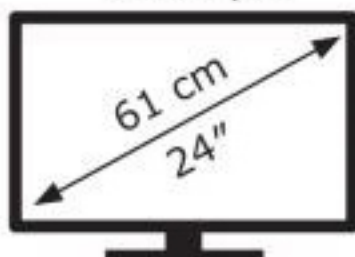

ENERG

acer

XV240Y

22 kWh/1000h

ABCDEF

38 kWh/1000h

1920 px

1080 px