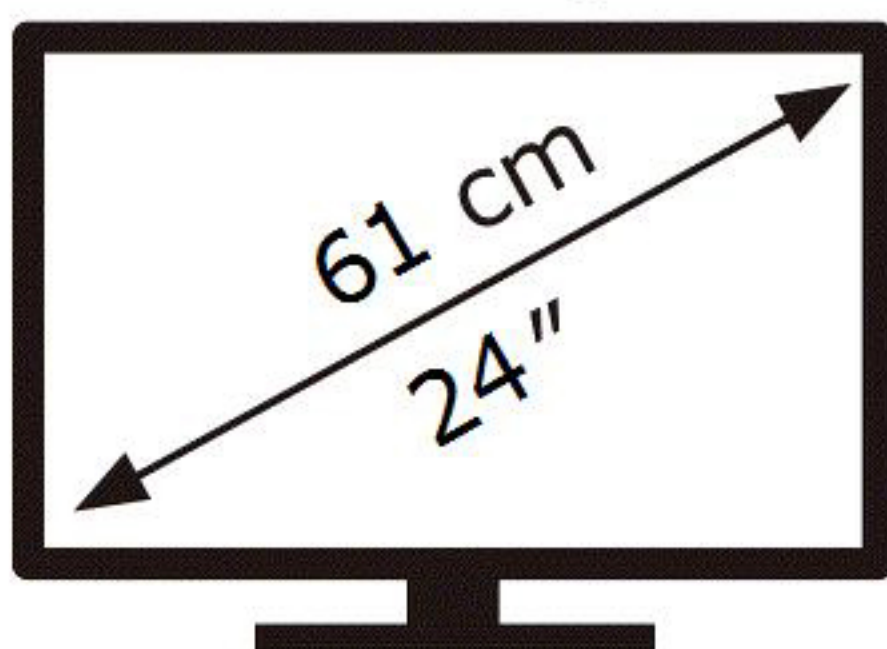

ENERG

SAMSUNG

S24A600NWU

18 kWh/1000h

ABCDEF**G**

22 kWh/1000h

2560 px

1440 px