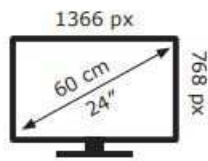

LG Electronics

24TQ510S

18 kWh/1000h

2019/2013