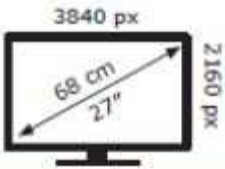

LG Electronics

27GN950

**32** kWh/1000h

ABCDEF**G**

**HDR**

**86** kWh/1000h

2019/2013