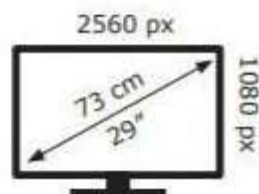

LG Electronics

29WP500

21 kWh/1000h

ABCD**E**FG

21 kWh/1000h

2019/2013