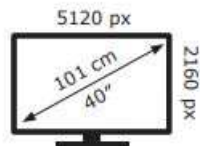

LG Electronics

40WP95C

57 kWh/1000h

ABCDEF**G**

70 kWh/1000h

2019/2013