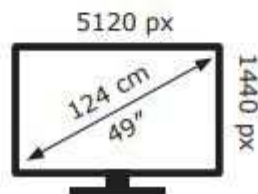

ENERG ⚡

LG Electronics

49WL95C

55 kWh/1000h

ABCDEF **G**

77 kWh/1000h

2019/2013