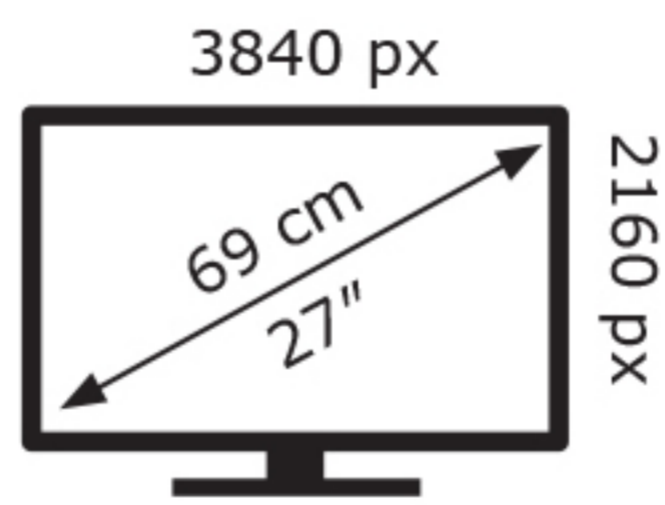

**ENERG** ⚡

MSI

Modern MD271UL

**26** kWh/1000h

2019/2013