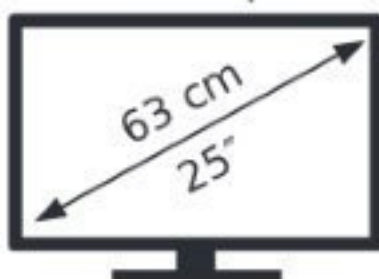

ENERG

MISURA

P23QG25DFA01B

19 kWh/1000h

ABCDEF**G**

23 kWh/1000h

1920 px

1080 px