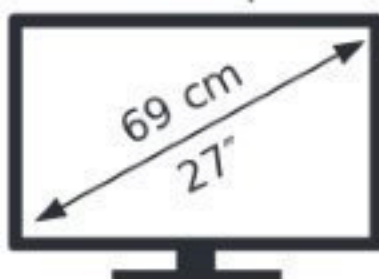

ENERG

MISURA

P23PW27DQI01B

26 kWh/1000h

ABCDEF**G**

28 kWh/1000h

2560 px

1440 px