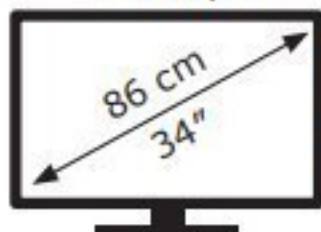

ENERG

MISURA

P23EG34RWA01B

31 kWh/1000h

ABCDEF**G**

35 kWh/1000h

3440 px

1440 px