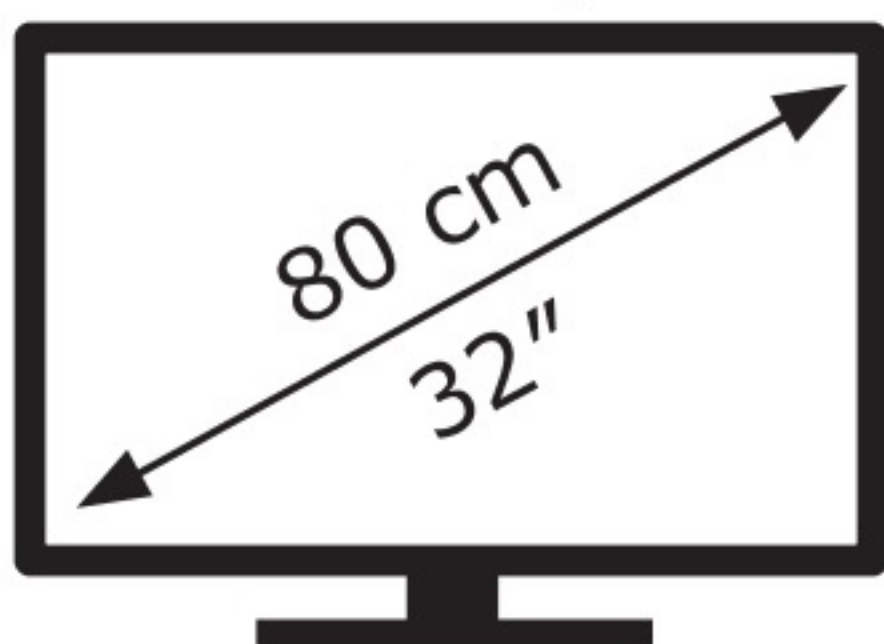

ENERG

acer

X32Q

63 kWh/1000h

ABCDEF**G**

94 kWh/1000h

3840 px

2160 px