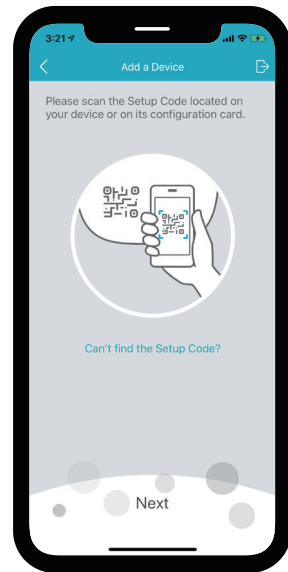

1

2

Sign Up

Add Device

Sign In

Add Device

3

<https://eu.dlink.com/DCS-8000LHV2>