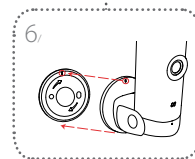

<https://eu.dlink.com/DCS-8000LHV2>