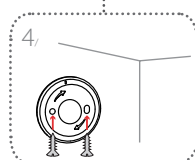

<https://eu.dlink.com/DCS-8000LHV2>