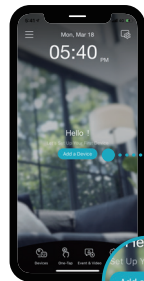

1

2

Sign Up

Add Device

Sign In

Add Device

3

<https://eu.dlink.com/DCS-8000LHV2>