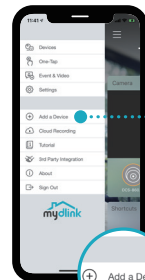

1

2

Sign Up

Add Device

Sign In

Add Device

3

<https://eu.dlink.com/DCS-8000LHV2>