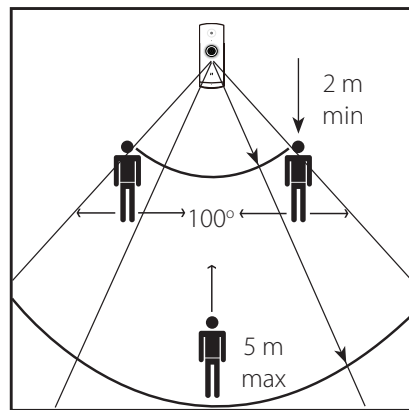

<https://eu.dlink.com/DCS-8000LHV2>

<https://www.dlink.com/support>

DCS-8000LHV2
Mini Full HD Wi-Fi Camera

Quick Start Guide