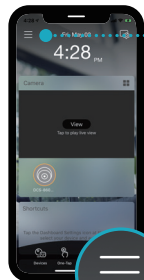

1

2

Sign Up

Add Device

Sign In

Add Device

3

<https://eu.dlink.com/DCS-8000LHV2>