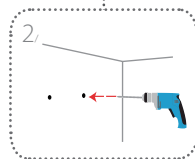

<https://eu.dlink.com/DCS-8000LHV2>