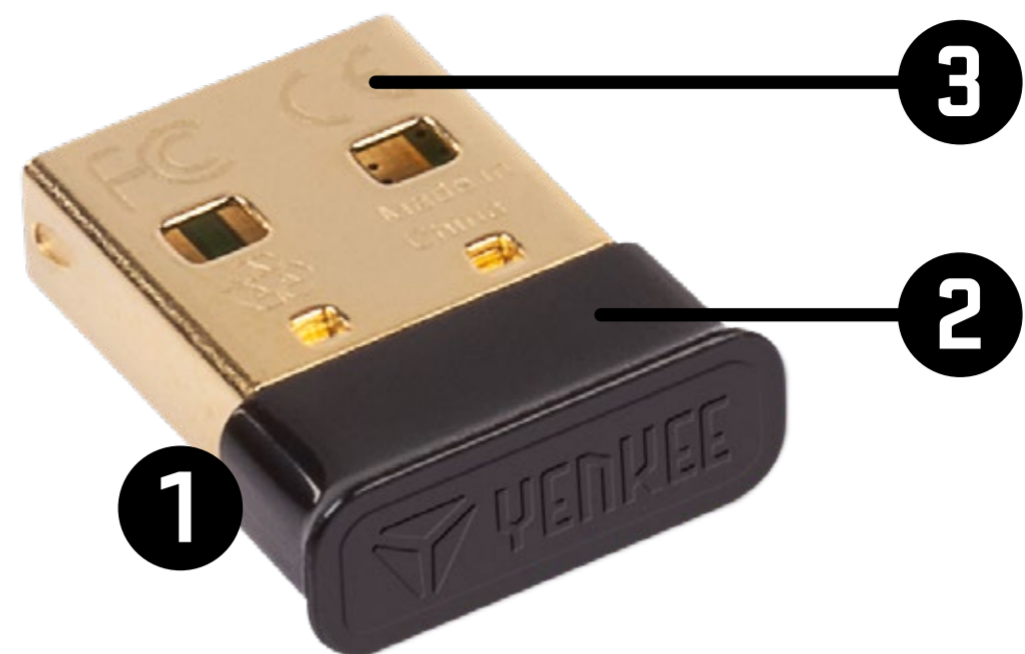

1. **1** Bluetooth USB dongl
2. **2** Plastová strana pro uchycení, v této části je umístěna bluetooth anténa
3. **3** Kovová strana s USB kontakty

Použití adaptéru

Přídavný USB bluetooth dongl slouží k rozšíření vašeho osobního počítače o funkci bluetooth, nebo jako náhrada stávající zastaralé verze bluetooth modernější vícekanálovou verzí. K zařízení je možné připojit až 7 zařízení současně. Můžete tedy například ovládat bluetooth myš a zároveň poslouchat hudbu. Bluetooth dongl může být stále připojen k počítači bez nutného odebrání při přenosu. Doporučujeme pro rychlé načtení ovladačů vždy udržovat BT dongl ve stejném USB - A portu.

Nejprve ověřte, zda váš osobní počítač disponuje vestavěným Bluetooth modulem. Pokud osobní počítač má vestavěný Bluetooth modul, je zapotřebí ho ve Správci zařízení zakázat.

Poté vložte USB Bluetooth dongl do USB - A portu vašeho počítače. Váš operační systém detekuje připojený hardware a v případě dostupných ovladačů dojde k automatické instalaci. Pokud bude zapotřebí nainstalovat ovladač, stáhněte si ho z webu www.yenkee.cz.

Upozornění

Před připojením Bluetooth donglu se ujistěte, že je vzájemně kompatibilní a podporuje jednotné standardy s vaším osobním počítačem. Pokud máte pochybnosti o vzájemné kompatibilitě tak kontaktujte vašeho správce počítače.

Specifikace

Vstup: USB 2.0 | Verze Bluetooth: 5.0 | Maximální výkon vysílače: 100 mW při 2,4 GHz - 2,4835 GHz | Kompatibilní s protokoly: A2DP/BLE/AVRCP/HFP/HSP/ SBC | Přenosová vzdálenost: 10 m | Rozměry produktu: 18 × 14 × 6 mm | Hmotnost: 1,7 g

Bezpečnostní pokyny

Nerozebírejte a nepokoušejte se opravovat

Udržujte BT adaptér mimo dosah dětí.