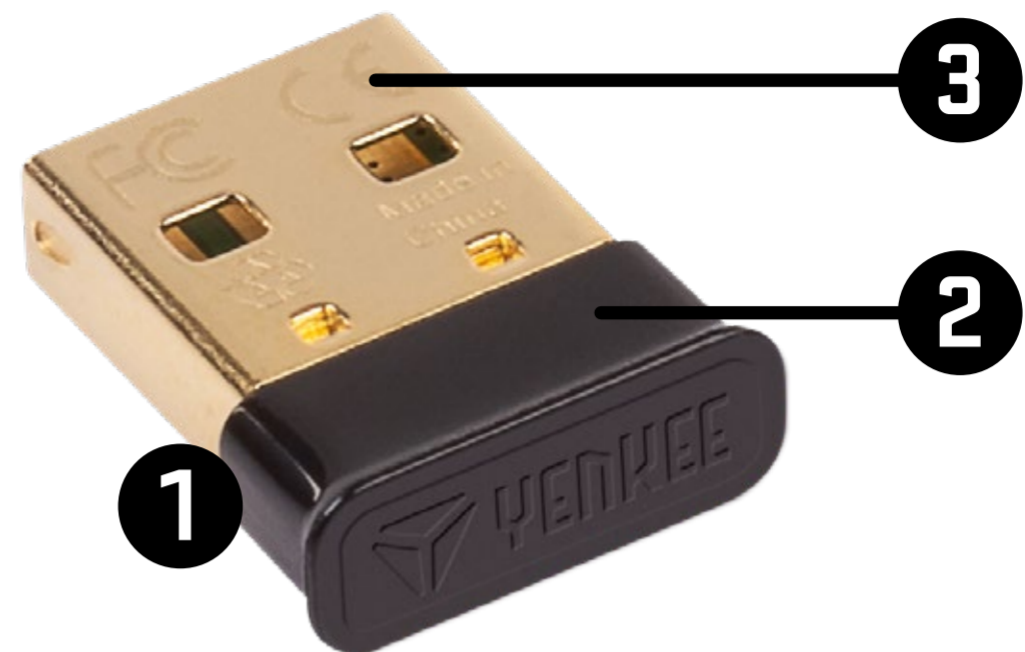

- 1 Bluetooth USB dongle
- 2 Plastic side for attachment, the Bluetooth antenna is located in this part
- 3 Metal side with USB contacts

Using the Adapter

The supplementary USB Bluetooth dongle is used to extend your personal computer with Bluetooth functionality, or as a replacement for an existing obsolete Bluetooth version with a more modern multi-channel version. Up to 7 devices can be connected to the device simultaneously. So you can, for example, control a Bluetooth mouse and listen to music at the same time. The Bluetooth dongle can still be connected to the computer without having to be removed when carrying it. We recommend to always keep the BT dongle in the same USB-A port for fast loading of drivers.