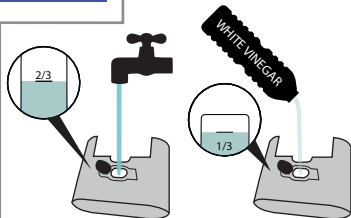

OFF

SteamOne

**PUSH
OFF**

1

2

SteamOne

1 Month
8 hours

1