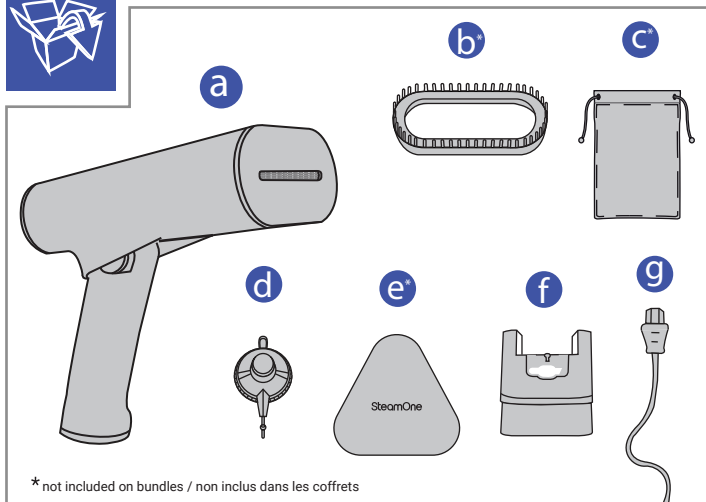

QUICK START

SteamOne

SteamOne

a

g

1

2

3

4

SteamOne

SteamOne

d

150ml

80ml

f

STOP