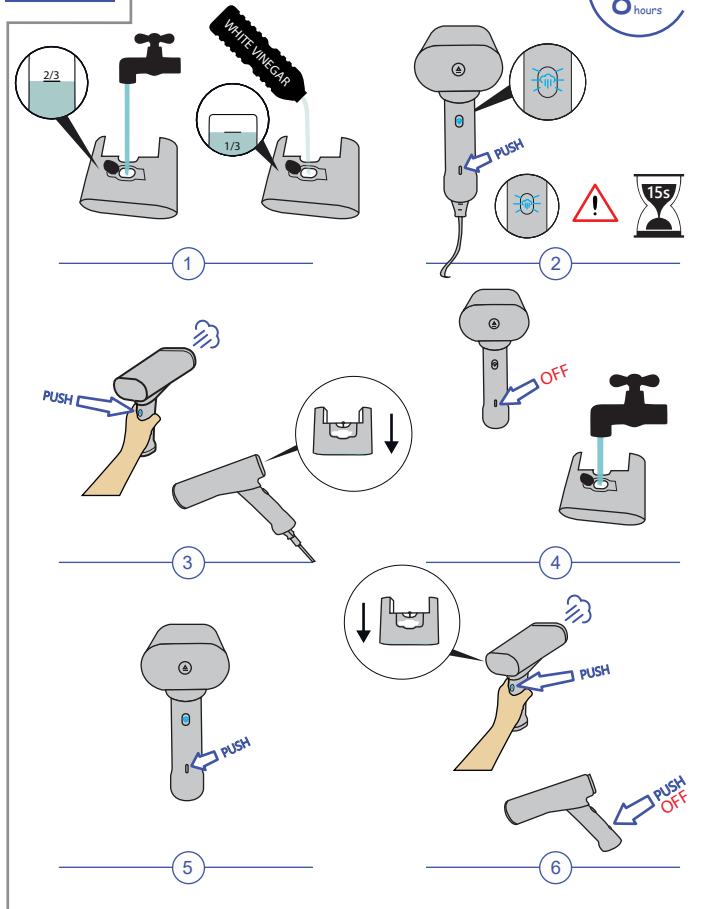

1 Month
8 hours

SteamOne