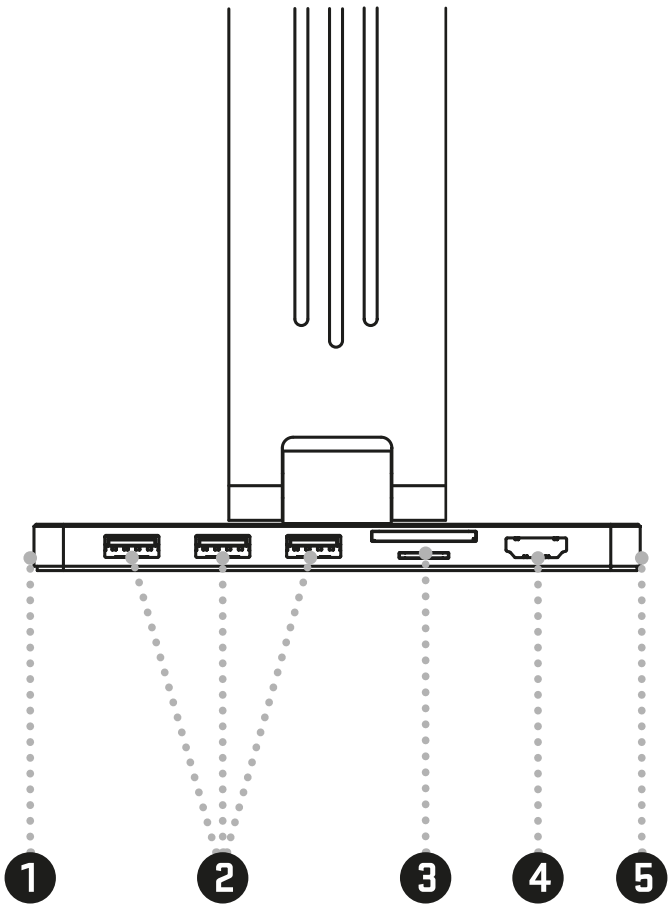

6

The universal, adjustable stand is compatible with devices up to 15.6" and offers powerful USB Type-C (PD 100W) or USB A 3.0 output ports. In addition, it features an HDMI 2.0 port for connecting an additional monitor and SD and Micro SD card slots for easy data and photo management. With 360 degree rotation and positioning, it provides unlimited flexibility.

- 1 **USB C (3.1 Gen.1)**
- 2 **3x USB A 3.0**
- 3 **SD & Micro SD**
- 4 **HDMI 2.0**
- 5 **USB C (Power Delivery 3.0, 100W)**
- 6 **Wireless Charger**

1. Super powerful USB C 3.1 (Gen.1) port featuring Power Delivery 3.0 protocol that allows you to power your devices with a maximum output power of up to 100W.