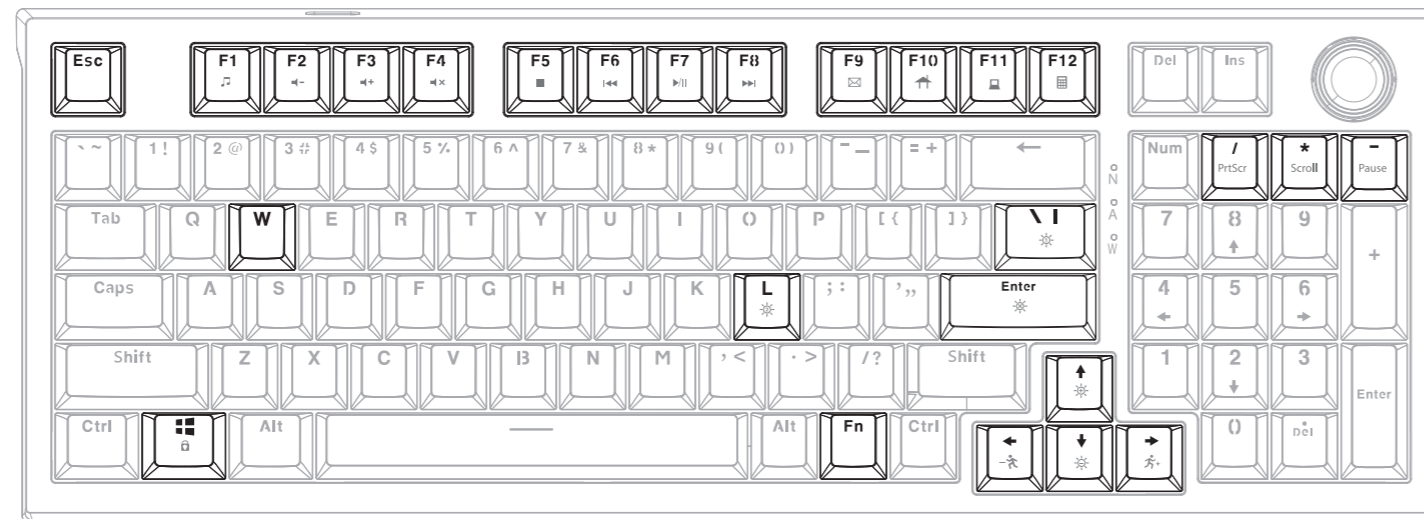

- EN Gaming mechanical keyboard APEX
- CZ Herní mechanická klávesnice APEX
- SK Herná mechanická klávesnica APEX
- PL Mechaniczna klawiatura do gier APEX
- HU Játékmechanikus billentyűzet APEX
- RS Igračka mehanička tastatura APEX
- HR Gaming mehanička tipkovnica APEX
- EA Μηχανικό πληκτρολόγιο για παιχνίδια APEX

US layout

CZ layout