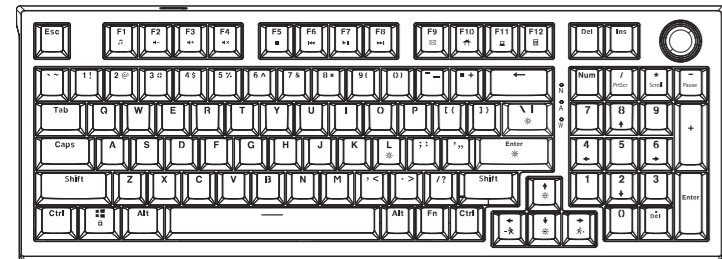

Yenkee

YKB 3510