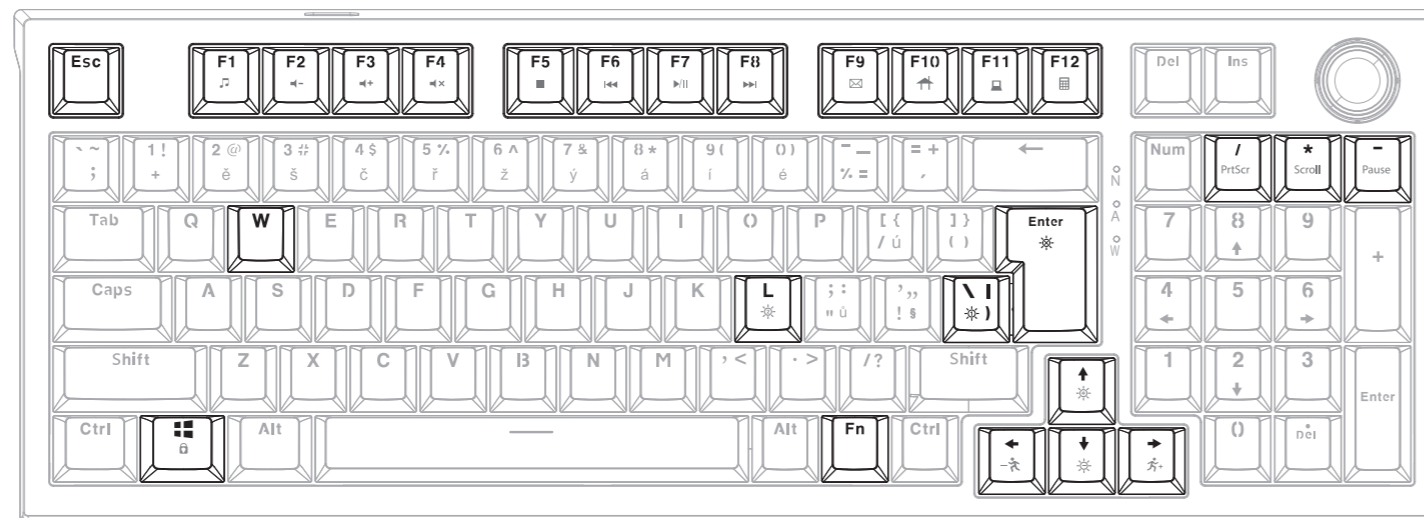

EN

- **Fn + F1** Runs the default music player in your operating system.
- **Fn + F2** Decreases the volume.
- **Fn + F3** Increases the volume.
- **Fn + F4** Mutes the volume.
- **Fn + F5** Stops the currently playing audio/video track.
- **Fn + F6** Switches to the previous audio/video track.
- **Fn + F7** Starts/pauses the currently playing audio/video track.
- **Fn + Win** Activates the gaming lock of the Windows Key.
- **Fn + ⇐** Slows down the animation of the current effect (4 levels).
- **Fn + ⇒** Speeds up the animation of the current effect (4 levels).
- **Fn + \ |** Change backlight effect (17 effects).
- **Fn + L** Change keyboard's side backlight (static / breathing / off).
- **Fn + Em** Turn on or off all keyboard backlighting.
- **Fn + /** Take a screenshot to the clipboard.
- **Fn + F8** Switches to the next audio/video track.
- **Fn + F9** Runs your default e-mail client in the computer.
- **Fn + F10** Opens your default web browser. If it is already running or if you are already working in it, a new tab will open when you press this shortcut.
- **Fn + F11** Opens the "My Computer" window.
- **Fn + F12** Launches the calculator application.
- **Fn + ↓** Decreases the keyboard backlight (4 levels).
- **Fn + ↑** Increases the keyboard backlight (4 levels).
- **Fn + ✖** Toggle Scroll Lock function on and off.
- **Fn + =** Press Pause key.
- **Fn + W** Swap arrow keys and WASD keys.
- **Fn + Rst** Factory reset of the whole keyboard. Hold the shortcut for three seconds. A successful restart is indicated by three flashes of the keyboard.

Connection: USB | Connector: USB-C | Switch Type: Outemu Red | Switch Type: Linear | Switch Lifespan: 50 million keystrokes | Number of Keys: 98 | Anti-Ghosting: 26 keys | Backlight Color: RNBW, 17 modes | Nominal Input: 5V / 250mA | Dimensions: 140 x 390 x 40 mm | Cable Length: 1.8 m (replaceable, braided USB-C – part of accessories) | Material: ABS/metal alloys | Keyboard Weight: 765 g

System Requirements: USB Port | Windows 7/8/10/11

Changes to the text, design and technical specifications may occur without prior notice and we reserve the right to make these changes.

CZ