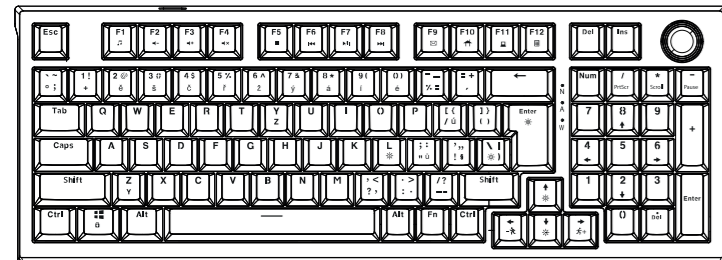

Yenkee

YKB 3510