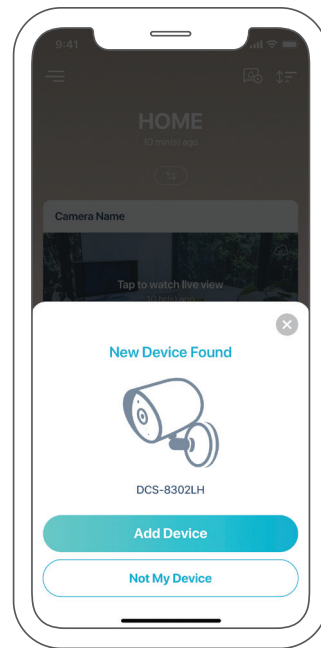

1

2

3

<https://eu.dlink.com/DCS-8302LH>

<https://www.dlink.com/support>

DCS-8302LH

Full HD Wi-Fi Camera