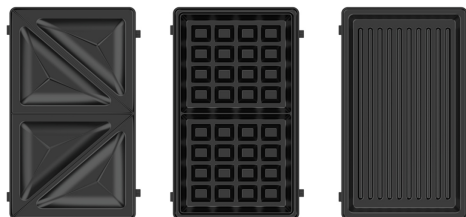

BXSA754E

Sandwich maker

Product code: ES9680170B

Model: BXSA754E

EAN Code: 8432406680173

DESCRIPTION

The most versatile sandwich maker you've ever seen. It includes 3 interchangeable plates so you can prepare delicious sandwiches using its sandwich-shaped plates, or toast a sandwich with its grill plates, or even cook a couple of waffles for a delightful snack, thanks to its waffle-shaped plates. You choose; you just need to easily place the plate thanks to its Easy Eject technology, with two tabs that allow you to remove and attach the plates with just one hand.

CHARACTERISTICS

- 750W
- Interchangeable plates
- 3 plates: sandwich, grill, and waffle
- Plate size: 22.5cm x 12.5cm
- Non-stick coating
- Easy eject: Plates can be easily removed.
- Plate closure for complete sealing
- Cool-touch handle
- Operating and optimal temperature indicator lights
- Non-slip feet
- Cord storage
- Vertical storage
- Fingerprint-resistant stainless steel finish

ACCESSORIES INCLUDED

sandwich, grill, and waffle plates

BXSA754E
ES9680170B

TECHNICAL DATA

Power voltage	750 W	Voltage	750 W
Sound level		Tension	220-240 V
Cable length	60 cm		

LOGISTIC DATA

PRODUCT

Width	24 cm	Height	10 cm
Depth	23 cm	Weight	2,70 kg

SINGLE BOX

Width	14,40 cm	Height	32 cm
Depth	25,80 cm	Weight	2,30 kg

MASTER BOX

Width	27,30 cm	Height	34,90 cm
Depth	59,10 cm	Weight	10,80 kg